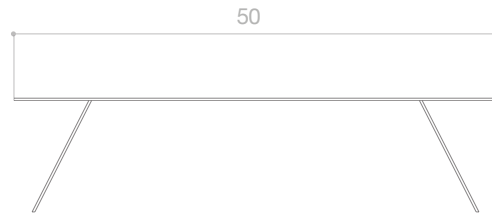

PERSONA

INFO@ESTUDIOPERSONA.COM

WWW.ESTUDIOPERSONA.COM

TAJO COFFEE TABLE

The Tajo Coffee Table is constructed from buffed aluminum, shaped into a continuous folded surface with powder coated colored edges. Precision perforations extend seamlessly from the tabletop to form its integrated legs, creating a unified structure where geometry and function intersect. Customizations available upon request.

PRODUCT SPECIFICATIONS

MATERIALS	Metal
DIMENSIONS	50 L 27 W 11.5 H in 127 L 68.5 W 292 H cm
WEIGHT	40 lbs 18 kg
SHIPPING	Worldwide shipping Quotes upon request

Handmade in Los Angeles
Every effort is made to ensure an accurate representation of product colors, finishes, and dimensions; however, due to the handmade nature of this product, slight variations may occur. Color swatches are provided for reference only. Estudio Persona cannot guarantee an exact color match for any product finishes. All designs are protected under copyright law. Estudio Persona holds the exclusive manufacturing and distribution rights worldwide. Unauthorized copying will be prosecuted.