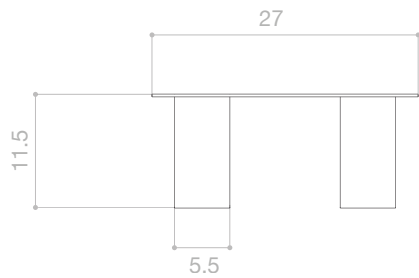

PERSONA

INFO@ESTUDIOPERSONA.COM

WWW.ESTUDIOPERSONA.COM

TAJO COFFEE TABLE

The Tajo Coffee Table is constructed from buffed aluminum, shaped into a continuous folded surface with powder coated colored edges. Precision perforations extend seamlessly from the tabletop to form its integrated legs, creating a unified structure where geometry and function intersect. Customizations available upon request.

PRODUCT SPECIFICATIONS

MATERIALS	Metal
DIMENSIONS	50 L 27 W 11.5 H in 127 L 68.5 W 292 H cm
WEIGHT	40 lbs 18 kg
SHIPPING	Worldwide shipping Quotes upon request

Handmade in Los Angeles
Every effort is made to ensure an accurate representation of product colors, finishes, and dimensions; however, due to the handmade nature of this product, slight variations may occur. Color swatches are provided for reference only. Estudio Persona cannot guarantee an exact color match for any product finishes. All designs are protected under copyright law. Estudio Persona holds the exclusive manufacturing and distribution rights worldwide. Unauthorized copying will be prosecuted.