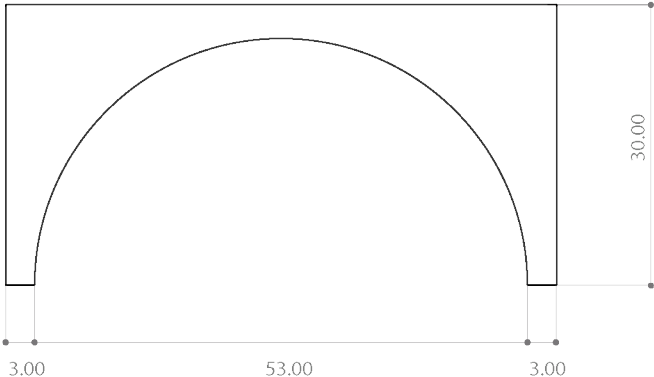

# ARC DESK

Arc desk is defined by soft curves contrasting against sharp clean lines. Its graphic form adds a visual contrasting shape to any interior space. Customizations available upon request.

## PRODUCT SPECIFICATIONS

MATERIALS	Plywood   Wood Veneer
DIMENSIONS	59 L   30 W   30 H in 150 L   76 D   76 H cm
WEIGHT	95 lbs   43 kg
SHIPPING	Worldwide shipping Quotes upon request

Handmade in Los Angeles  
Every effort is made to ensure an accurate representation of product colors, finishes, and dimensions; however, due to the handmade nature of this product, slight variations may occur. Color swatches are provided for reference only. Estudio Persona cannot guarantee an exact color match for any product finishes. All designs are protected under copyright law. Estudio Persona holds the exclusive manufacturing and distribution rights worldwide. Unauthorized copying will be prosecuted.