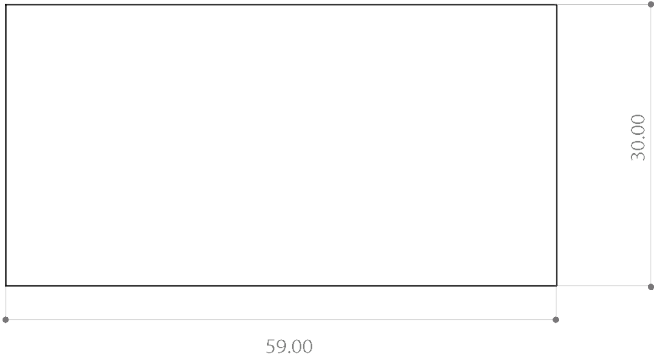

# ARC DESK

Arc desk is defined by soft curves contrasting against sharp clean lines. Its graphic form adds a visual contrasting shape to any interior space. Customizations available upon request.

## PRODUCT SPECIFICATIONS

MATERIALS	Plywood   Wood Veneer
DIMENSIONS	59 L   30 W   30 H in 150 L   76 D   76 H cm
WEIGHT	95 lbs   43 kg
SHIPPING	Worldwide shipping Quotes upon request

Handmade in Los Angeles  
Every effort is made to ensure an accurate representation of product colors, finishes, and dimensions; however, due to the handmade nature of this product, slight variations may occur. Color swatches are provided for reference only. Estudio Persona cannot guarantee an exact color match for any product finishes. All designs are protected under copyright law. Estudio Persona holds the exclusive manufacturing and distribution rights worldwide. Unauthorized copying will be prosecuted.