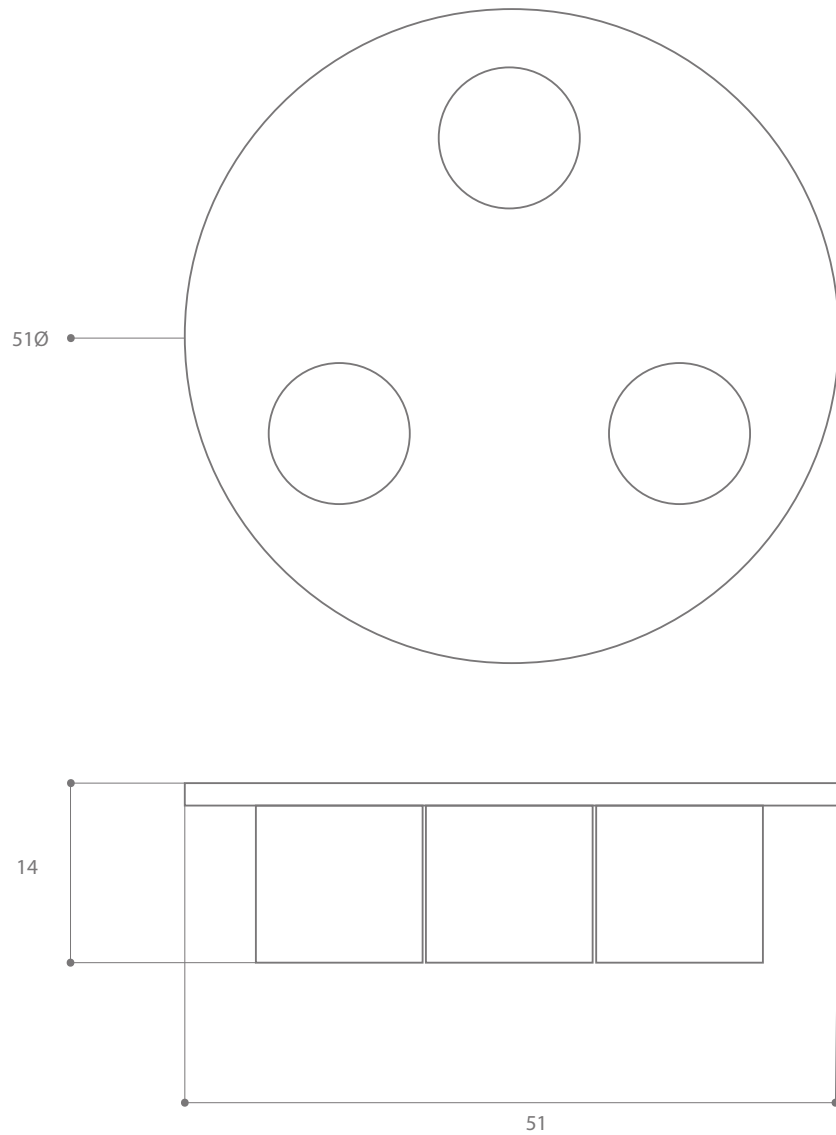

VASSOIO TABLE

The Vassoio Coffee Table presents a substantial and captivating design. Its round shape embodies a sense of balance and harmony. The three cylindrical wooden legs seamlessly integrate with the solid wood tabletop, resulting in a strikingly neutral and minimalist aesthetic.

PRODUCT SPECIFICATIONS

MATERIALS	Solid wood with oil finish. Custom sizes available.
DIMENSIONS	51 DIA 14 H IN 129.50 DIA 35.50 H CM
WEIGHT	210 lbs | 95 kg
SHIPPING	Worldwide shipping. Quotes upon request.

CLEANING INSTRUCTIONS

Oiled Wood

Vacuum the surface or dust gently with a soft cloth. Use a diluted oil cleaner (90% water, 10% cleaner). Clean the surface with a mop or Microfiber Pad. The best working method is with two buckets: one with the soap mixture and one with clean water to rinse the dirt out of the mop. Rinse with clean water. Do not leave water on the surface, it is sufficient to clean damp. Rinse with clean water. Do not leave water on the surface. Allow to dry for $\pm$ 15 minutes.

handmade in los angeles