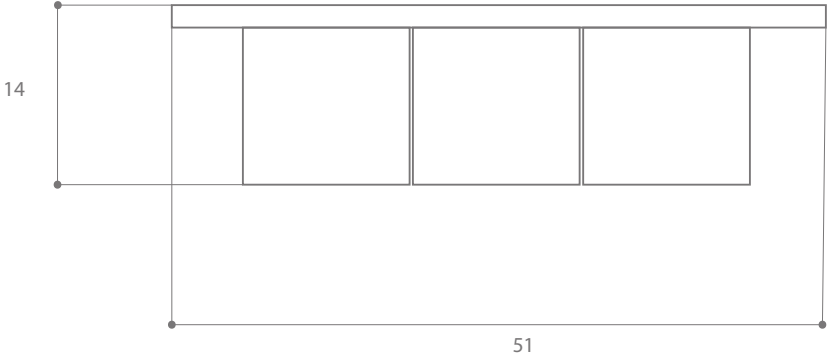

# VASSOIO TABLE

The Vassoio Coffee Table offers a balanced design with its round solid wood top supported by three cylindrical wooden legs. Its minimalist form creates a clean, neutral aesthetic that seamlessly fits into a variety of spaces. Customizations available upon request.

## PRODUCT SPECIFICATIONS

MATERIALS	Solid Wood
DIMENSIONS	51 dia.   14 H in 129.50 dia.   35.50 H cm
WEIGHT	130 lbs   60 kg
SHIPPING	Worldwide shipping Quotes upon request

Handmade in Los Angeles  
Every effort is made to ensure an accurate representation of product colors, finishes, and dimensions; however, due to the handmade nature of this product, slight variations may occur. Color swatches are provided for reference only. Estudio Persona cannot guarantee an exact color match for any product finishes. All designs are protected under copyright law. Estudio Persona holds the exclusive manufacturing and distribution rights worldwide. Unauthorized copying will be prosecuted.